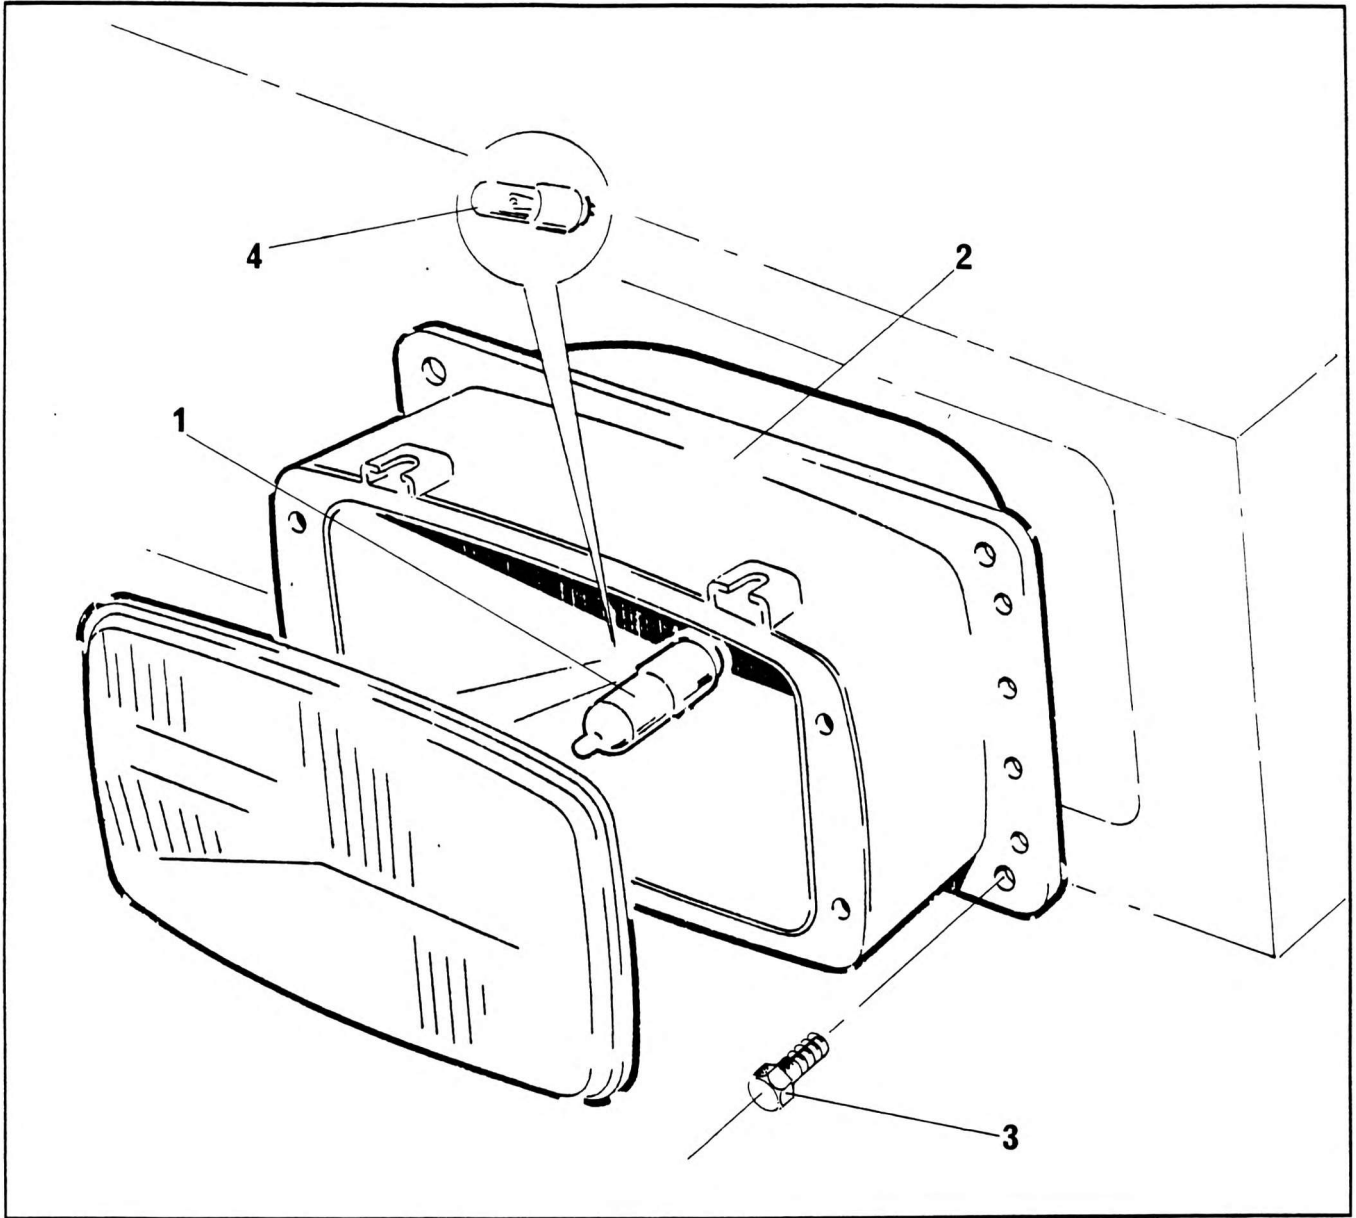

HEADLAMP ASSY RH DIP

NO.	PART NO.	QTY.	DESCRIPTION	NO.	PART NO.	QTY.	DESCRIPTION
1	7176743	2	Bulb 24v 70/75W H4P 43T				
2+	7-581-990178	2	Headlamp Bosch R2/44 RH Dip				
3	7045203	8	Screw Hex Head M8 x 20 Long				
4	7176737	2	Bulb 24 Volt 4W B49 (Min Bay)				